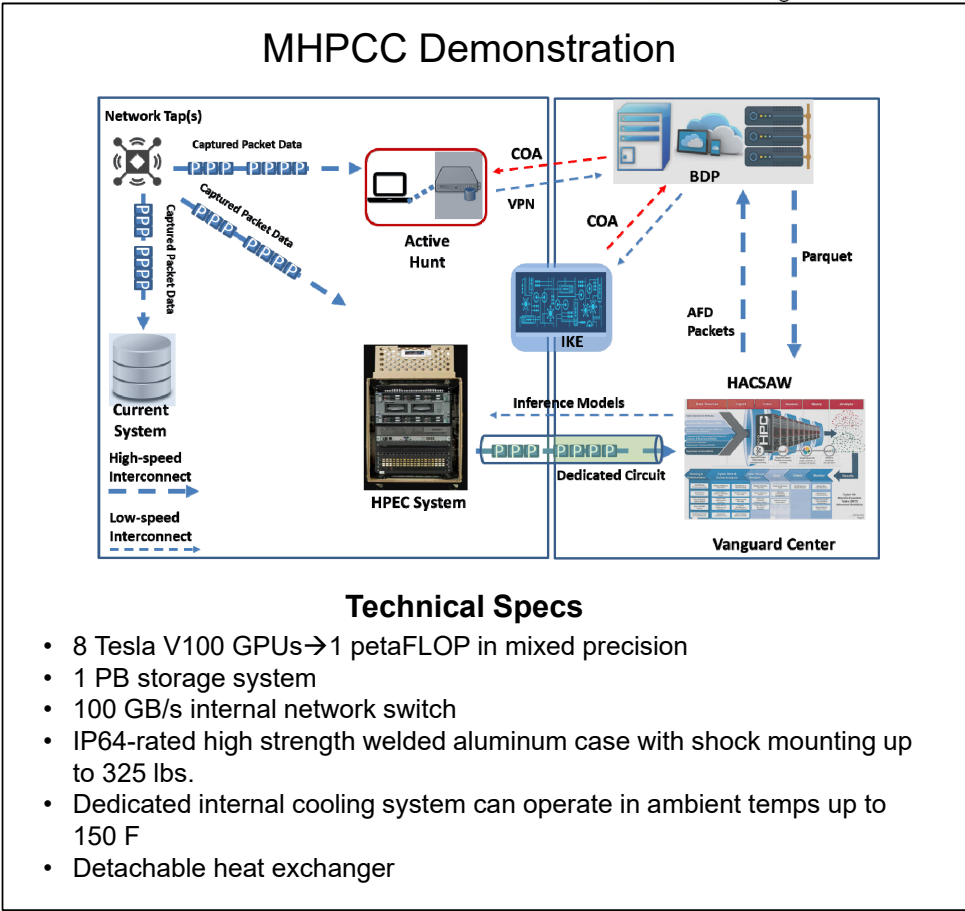

HPC Edge Computing: Supercomputing Power Where You Need It

Operational Need—Cyber attacks in INDOPACOM

- Urgent need to design and field cyber solutions to eliminate network intrusion **RAPIDLY**
- Goal is to be **PROACTIVE/PREDICTIVE** against cyber threats, not **REACTIVE**

200 ships 1200 aircraft 40 submarines 140K personnel 25 naval bases

3 TRILLION DOLLARS IN NAVAL COMBAT POWER IN THE PACIFIC
15 BILLION ANNUAL BUDGET—enormous financial risk

HPC Edge Computing (HPEC)

- Rapid AI/ML analysis of streaming cyberdata
- Batch HPC system performing deep packet analysis, R&D and training
- Integration with Cyber Command analysis tools allows longer data-sampling intervals

Revolutionizing support for military and civil works missions by proving supercomputing power at the site of critical need

POC: Fran Hill, Frances.C.Hill@usace.army.mil